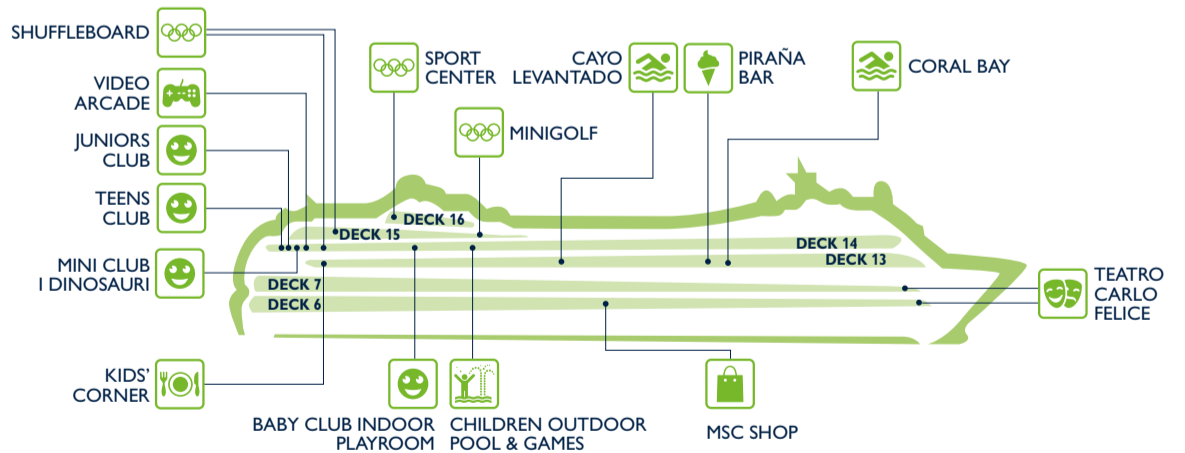

Shops	Deck
MSC AUREA SPA	13
MSC SHOP	6
PHOTO SHOP	7
PLACE VENDÔME	6
THE MINI MALL	6

ENTERTAINMENT

Fun	Deck
CARD ROOM	7
CASINO ROYAL	7
CAYO LEVANTADO POOL AREA	13
CORAL BAY POOL AREA	13
CYBER CAFÈ	7
GAMES ARCADE	14
LIBRARY	7

Fun	Deck
PIGALLE LOUNGE	7
S32 DISCO	14
SHUFFLEBOARD	15
TEATRO CARLO FELICE	6
THE ZEBRA BAR	6
VIA DELLE ARTI	7

FAMILY & FUN

Family Areas	Deck
BABY CLUB INDOOR PLAYROOM (under 3 years)	14
CAYO LEVANTADO POOL AREA	13
CHILDREN OUTDOOR POOL & GAMES	14
CORAL BAY POOL AREA	13
MINI CLUB I DINOSAURI (3-6 years)	14
JUNIORS CLUB (7-11 years)	14
KIDS' CORNER	13

Family Areas	Deck
MINIGOLF	15
MSC SHOP	6
PIRAÑA BAR	13
SHUFFLEBOARD	15
SPORT CENTER	16
TEATRO CARLO FELICE	6
TEENS CLUB (12-17 years)	14
VIDEO ARCADE	14

SPORT & WELLBEING

Sport & Wellbeing	Deck
AUREA SPA RECEPTION	13
CAYO LEVANTADO POOL AREA	13
CORAL BAY POOL AREA	13
GYM	13
JEAN LOUIS DAVID	13
MASSAGE ROOMS	13
MEDICAL SPA	13
MINIGOLF	15

Sport & Wellbeing	Deck
POWER WALKING TRACK	14
SHUFFLEBOARD	15
SPORT CENTER	16
TANNING LAMPS	13
THERMAL AREA	13
TOP 16 EXCLUSIVE SOLARIUM	16
WHIRLPOOL BATH	13