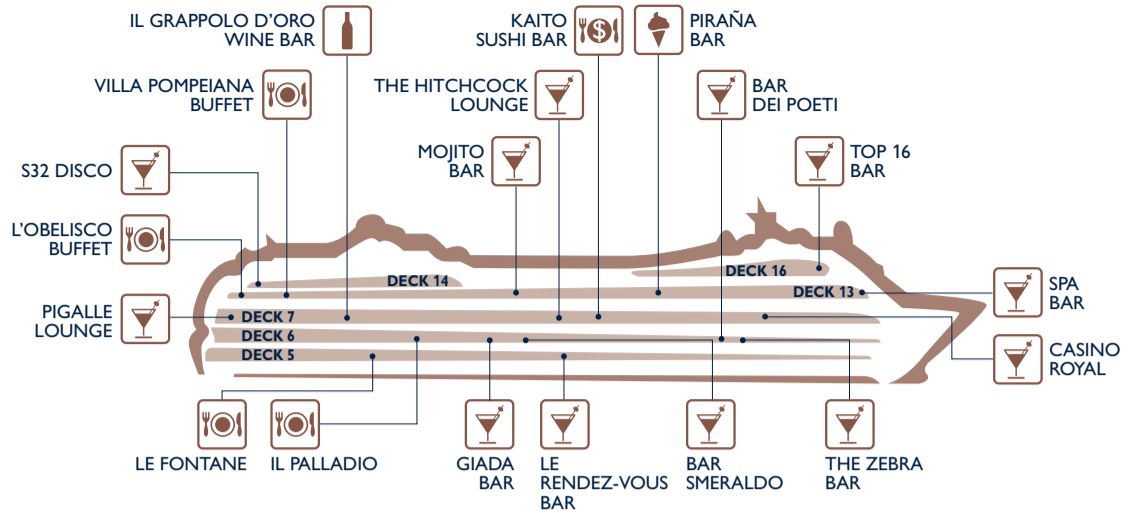

- | | | | | | |
|---|---|--|--|---|---|
| DECK 16
Sport Center
TOP 16 Exclusive Solarium

DECK 15
Minigolf
Shuffleboard | DECK 14
Baby Club Indoor Playroom
Children Outdoor Pool & Games
Mini Club I Dinosauri
Power Walking Track
S32 Disco
Shuffleboard
Teens Club
Video Arcade
Juniors Club | DECK 13
Cayo Levantado Pool Area
Coral Bay Pool Area
Gym
L'Obelisco Buffet Restaurant
Mojito Bar
MSC Aurea Spa
Piraña Bar
Villa Pompeiana Buffet Restaurant
Whirlpool Bath | DECK 7
Card Room
Casino Royal
Cyber Café
Kaito Sushi Bar
Il Grappolo d'Oro Wine Bar
Library
Photo Arcade
Photo Shop
Pigalle Lounge
Teatro Carlo Felice
The Hitchcock Lounge Cigar Room
Via delle Arti
Voyagers Club Info Point | DECK 6
Bar dei Poeti
Bar Smeraldo
Excursion Office
Giada Bar
Il Palladio Restaurant
Poesia Meeting Center
Shops
Teatro Carlo Felice
The Zebra Bar | DECK 5
Le Fontane Restaurant
Le Rendez-Vous Bar
Medical Center
Reception - Guest Service

DECK 4
Tender Access |
|---|---|--|--|---|---|

EAT & DRINK

Bars	Deck
BAR DEI POETI	6
BAR SMERALDO	6
CASINO ROYAL	7
GIADA BAR	6
IL GRAPPOLO D'ORO WINE BAR	7
LE RENDEZ-VOUS BAR	5
PIGALLE LOUNGE	7
S32 DISCO	14
SPA BAR	13
THE HITCHCOCK LOUNGE CIGAR ROOM	7
THE ZEBRA BAR	6

Restaurants	Deck
KAITO SUSHI BAR	7
IL PALLADIO	6
L'OBELISCO BUFFET RESTAURANT	13
LE FONTANE	5
VILLA POMPEIANA BUFFET RESTAURANT	13

Outdoor Bars	Deck
MOJITO BAR	13
PIRAÑA BAR	13
TOP 16 BAR	16

SHOPPING

Shops	Deck
ACCESSORIES SHOP	6
EXCURSION OFFICE	6
L'ANGOLO DEI POETI	6
LE PARFUM COSMETIC SHOP	6
LO SMERALDO	6

Shops	Deck
MSC AUREA SPA	13
MSC SHOP	6
PHOTO SHOP	7
PLACE VENDÔME	6
THE MINI MALL	6

ENTERTAINMENT

Fun	Deck
CARD ROOM	7
CASINO ROYAL	7
CAYO LEVANTADO POOL AREA	13
CORAL BAY POOL AREA	13
CYBER CAFÈ	7
GAMES ARCADE	14
LIBRARY	7