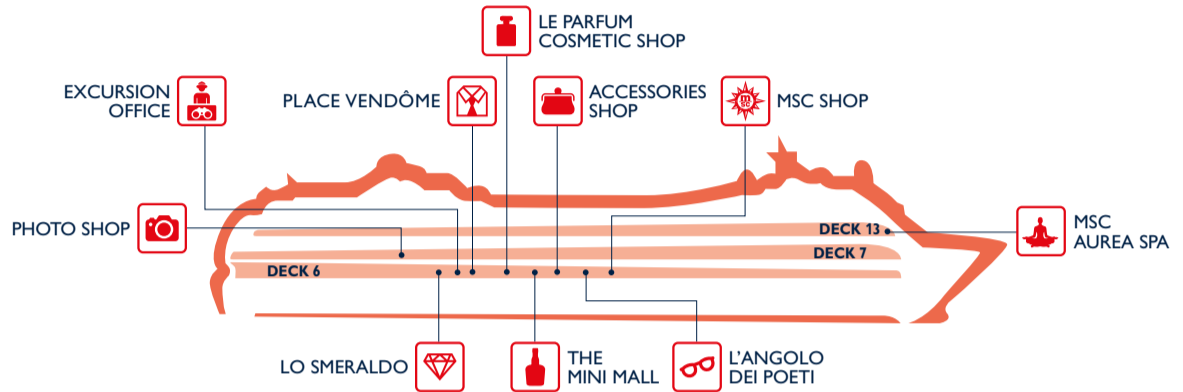

Restaurants	Deck
KAITO SUSHI BAR	7
IL PALLADIO	6
L'OBELISCO BUFFET RESTAURANT	13
LE FONTANE	5
VILLA POMPEIANA BUFFET RESTAURANT	13

Outdoor Bars	Deck
MOJITO BAR	13
PIRAÑA BAR	13
TOP 16 BAR	16

SHOPPING

Shops	Deck
ACCESSORIES SHOP	6
EXCURSION OFFICE	6
L'ANGOLO DEI POETI	6
LE PARFUM COSMETIC SHOP	6
LO SMERALDO	6

Shops	Deck
MSC AUREA SPA	13
MSC SHOP	6
PHOTO SHOP	7
PLACE VENDÔME	6
THE MINI MALL	6

ENTERTAINMENT

Fun	Deck
CARD ROOM	7
CASINO ROYAL	7
CAYO LEVANTADO POOL AREA	13
CORAL BAY POOL AREA	13
CYBER CAFÈ	7
GAMES ARCADE	14
LIBRARY	7

Fun	Deck
PIGALLE LOUNGE	7
S32 DISCO	14
SHUFFLEBOARD	15
TEATRO CARLO FELICE	6
THE ZEBRA BAR	6
VIA DELLE ARTI	7

FAMILY & FUN

Family Areas	Deck
BABY CLUB INDOOR PLAYROOM (under 3 years)	14
CAYO LEVANTADO POOL AREA	13
CHILDREN OUTDOOR POOL & GAMES	14
CORAL BAY POOL AREA	13
MINI CLUB I DINOSAURI (3-6 years)	14
JUNIORS CLUB (7-11 years)	14
KIDS' CORNER	13

Family Areas	Deck
MINIGOLF	15
MSC SHOP	6
PIRAÑA BAR	13
SHUFFLEBOARD	15
SPORT CENTER	16
TEATRO CARLO FELICE	6
TEENS CLUB (12-17 years)	14
VIDEO ARCADE	14

SPORT & WELLBEING

Sport & Wellbeing	Deck
AUREA SPA RECEPTION	13
CAYO LEVANTADO POOL AREA	13
CORAL BAY POOL AREA	13
GYM	13
JEAN LOUIS DAVID	13
MASSAGE ROOMS	13
MEDICAL SPA	13
MINIGOLF	15