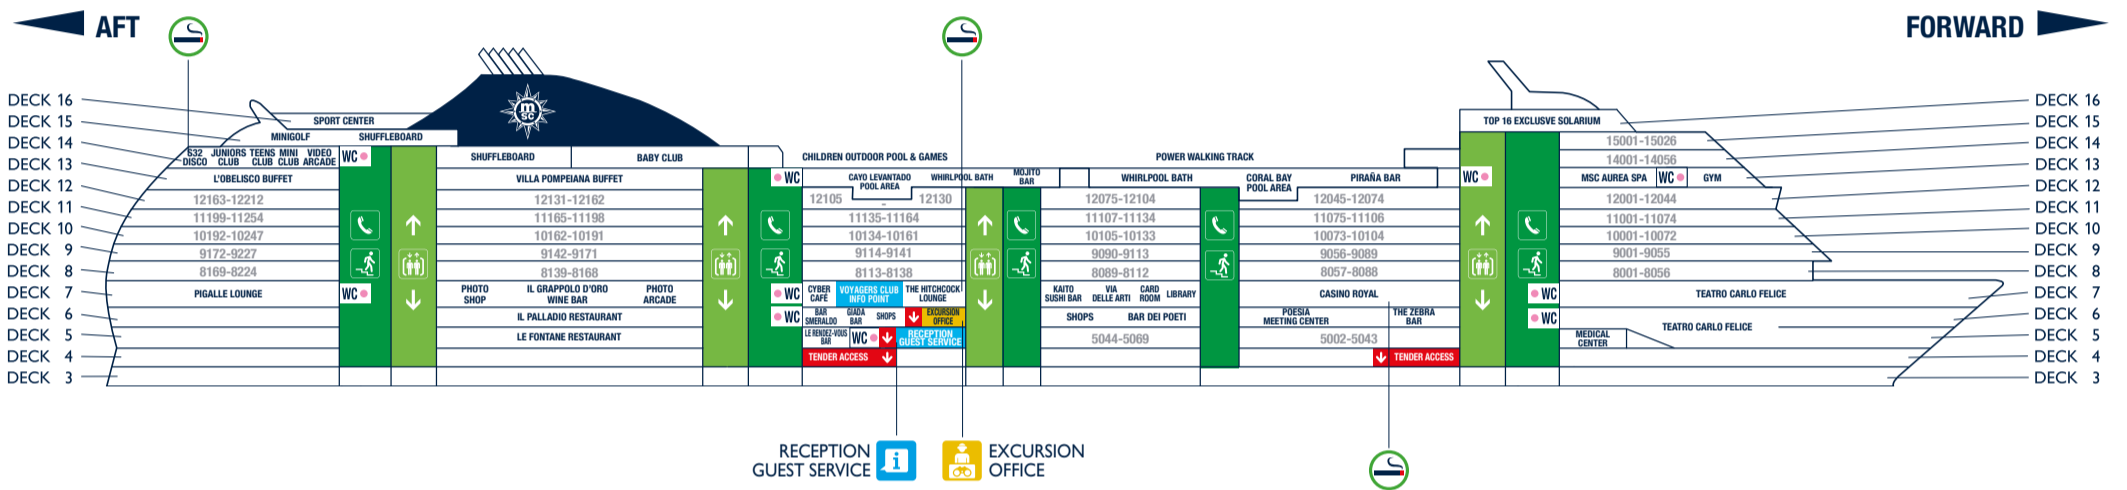

USEFUL NUMBERS	
RECEPTION - GUEST SERVICE	99
EXCURSION OFFICE	2804
MEDICAL EMERGENCY	115
MINI & JUNIORS CLUB	2877
MSC AUREA SPA	2732
JEAN LOUIS DAVID - HAIR SALON	2730
ONBOARD EMERGENCY NUMBER	2200
MSC POESIA (for ship emergency)	On your Cruise Card

TECHNICAL INFORMATION	
GROSS TONNAGE	92.627 tons
LENGTH / HEIGHT	293,80 m / 59,64 m
TOTAL NUMBER OF GUESTS	3.223
CREW MEMBERS	1.039
LIFTS	13
VOLTAGE	110/220 volts
WI-FI	Everywhere on board
POOLS	3
DECKS	16

ASSEMBLY STATION	DECK
C Casino Royal	7
D The Zebra Bar	6
E External port side middle ship	7
F External stbd side middle ship	7
G Il Palladio Restaurant	6
H Pigalle Lounge	7

INFORMATION	EXCURSION OFFICE	LIFT	STAIRS	TELEPHONE	EXIT ENTRANCE
TOILETS	CHANGING STATION	SMOKING AREAS <i>Further restrictions may apply depending on local regulations. Please always refer to the signs available.</i>			

DECK 4
Tender Access |
|---|---|--|--|---|---|

EAT & DRINK

Bars	Deck
BAR DEI POETI	6
BAR SMERALDO	6
CASINO ROYAL	7
GIADA BAR	6
IL GRAPPOLO D'ORO WINE BAR	7
LE RENDEZ-VOUS BAR	5
PIGALLE LOUNGE	7
S32 DISCO	14
SPA BAR	13
THE HITCHCOCK LOUNGE CIGAR ROOM	7
THE ZEBRA BAR	6