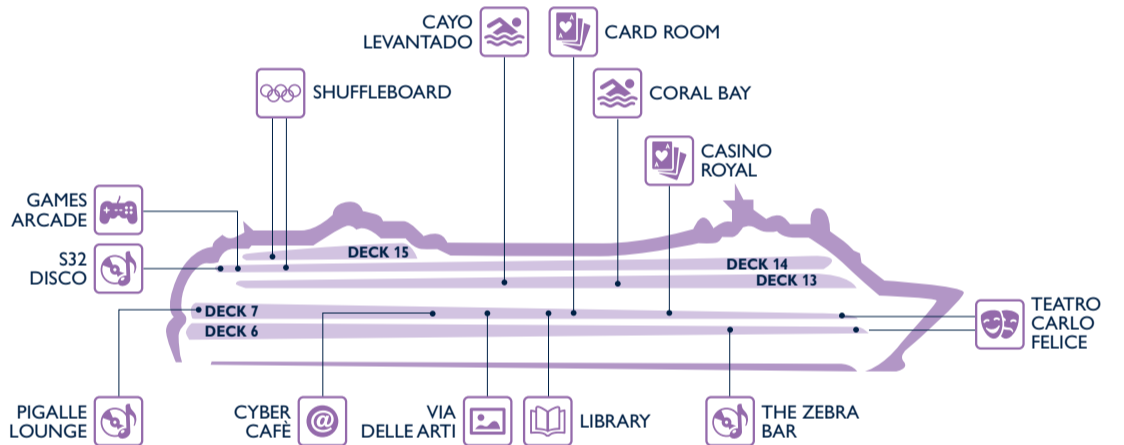

Restaurants	Deck
KAITO SUSHI BAR	7
IL PALLADIO	6
L'OBELISCO BUFFET RESTAURANT	13
LE FONTANE	5
VILLA POMPEIANA BUFFET RESTAURANT	13

Outdoor Bars	Deck
MOJITO BAR	13
PIRAÑA BAR	13
TOP 16 BAR	16

SHOPPING

Shops	Deck
ACCESSORIES SHOP	6
EXCURSION OFFICE	6
L'ANGOLO DEI POETI	6
LE PARFUM COSMETIC SHOP	6
LO SMERALDO	6

Shops	Deck
MSC AUREA SPA	13
MSC SHOP	6
PHOTO SHOP	7
PLACE VENDÔME	6
THE MINI MALL	6

ENTERTAINMENT

Fun	Deck
CARD ROOM	7
CASINO ROYAL	7
CAYO LEVANTADO POOL AREA	13
CORAL BAY POOL AREA	13
CYBER CAFÈ	7
GAMES ARCADE	14
LIBRARY	7

Fun	Deck
PIGALLE LOUNGE	7
S32 DISCO	14
SHUFFLEBOARD	15
TEATRO CARLO FELICE	6
THE ZEBRA BAR	6
VIA DELLE ARTI	7

FAMILY & FUN

Family Areas	Deck
BABY CLUB INDOOR PLAYROOM (under 3 years)	14
CAYO LEVANTADO POOL AREA	13
CHILDREN OUTDOOR POOL & GAMES	14
CORAL BAY POOL AREA	13
MINI CLUB I DINOSAURI (3-6 years)	14
JUNIORS CLUB (7-11 years)	14
KIDS' CORNER	13

Family Areas	Deck
MINIGOLF	15
MSC SHOP	6
PIRAÑA BAR	13
SHUFFLEBOARD	15
SPORT CENTER	16
TEATRO CARLO FELICE	6
TEENS CLUB (12-17 years)	14
VIDEO ARCADE	14

SPORT & WELLBEING

Sport & Wellbeing	Deck
AUREA SPA RECEPTION	13
CAYO LEVANTADO POOL AREA	13
CORAL BAY POOL AREA	13
GYM	13
JEAN LOUIS DAVID	13
MASSAGE ROOMS	13
MEDICAL SPA	13
MINIGOLF	15