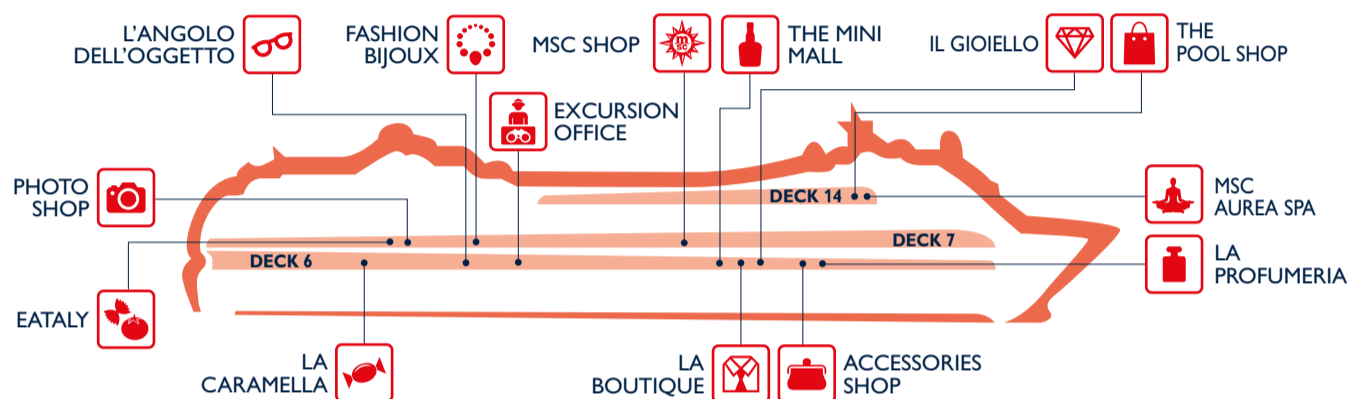

# EAT & DRINK

Bars	Deck
DIAMOND BAR & LIBRARY	6
EL DORADO PIANO BAR	7
GALAXY DISCO	16
IL CAPPUCCINO	7
MILLENNIUM STAR CASINO	6
PHOENICIAN PLAZA (pastry & ice cream)	6
PREZIOSA BAR	5
SAFARI LOUNGE	7
SPA BAR	14
THE GREEN SAX JAZZ BAR	7

Restaurants	Deck
EATALY	7
GALAXY RESTAURANT	16
INCA BUFFET RESTAURANT	14

Restaurants	Deck
L'ARABESQUE	6
LA LOCANDA (Eataly pizza & wine)	7
MAYA BUFFET RESTAURANT	14
RISTORANTE ITALIA	7
SPORTS & BOWLING DINER (American finger food)	7
THE GOLDEN LOBSTER	5
	6

Outdoor Bars	Deck
LA PLAYA PRECIOSA	14
SAPHIR	14
THE GARDEN BAR	15
TOP 18 BAR	18
TURQUOISE	14

# SHOPPING

Shops	Deck
ACCESSORIES SHOP	6
EATALY	7
EXCURSION OFFICE	6
FASHION BIJOUX	7
LA BOUTIQUE	6
LA CAMELLA	6
L'ANGOLO DELL'OGGETTO	6

Shops	Deck
LA PROFUMERIA	6
IL GIOIELLO	6
MSC AUREA SPA	14
MSC SHOP	7
PHOTO SHOP	7
THE MINI MALL	6
THE POOL SHOP	14