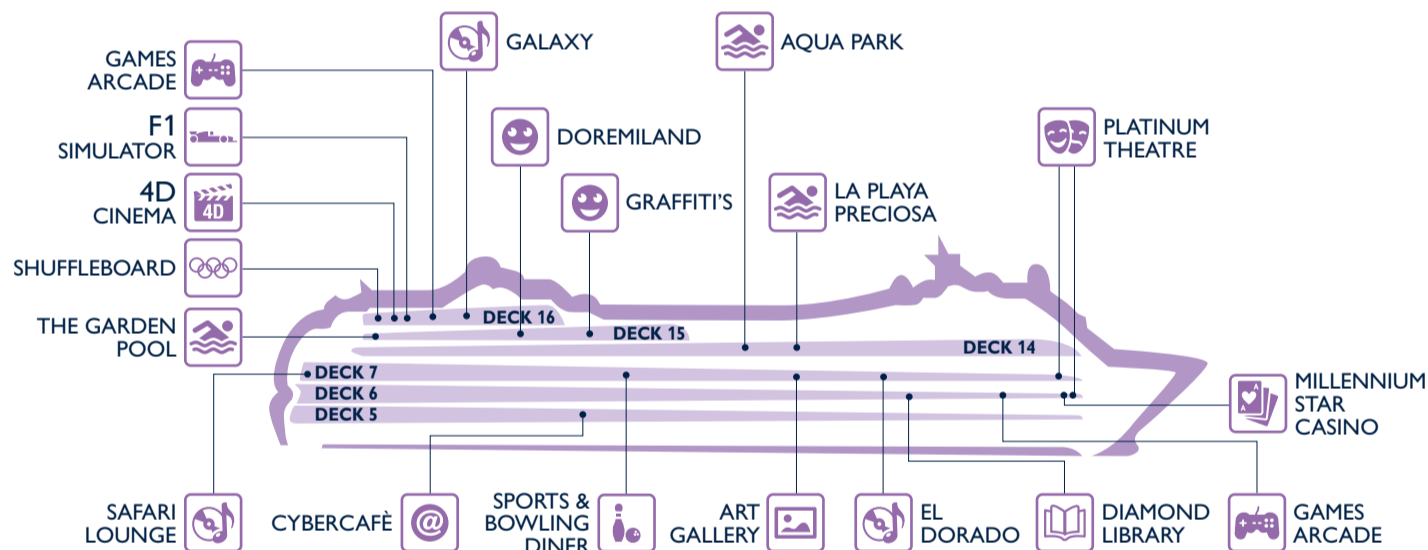

# EAT & DRINK

Bars	Deck
DIAMOND BAR & LIBRARY	6
EL DORADO PIANO BAR	7
GALAXY DISCO	16
IL CAPPUCCINO	7
MILLENNIUM STAR CASINO	6
PHOENICIAN PLAZA (pastry & ice cream)	6
PREZIOSA BAR	5
SAFARI LOUNGE	7
SPA BAR	14
THE GREEN SAX JAZZ BAR	7

Restaurants	Deck
EATALY	7
GALAXY RESTAURANT	16
INCA BUFFET RESTAURANT	14

Restaurants	Deck
L'ARABESQUE	6
LA LOCANDA (Eataly pizza & wine)	7
MAYA BUFFET RESTAURANT	14
RISTORANTE ITALIA	7
SPORTS & BOWLING DINER (American finger food)	7
THE GOLDEN LOBSTER	5
	6

# SHOPPING

Shops	Deck
ACCESSORIES SHOP	6
EATALY	7
EXCURSION OFFICE	6
FASHION BIJOUX	7
LA BOUTIQUE	6
LA CAMELLA	6
L'ANGOLO DELL'OGGETTO	6

Shops	Deck
LA PROFUMERIA	6
IL GIOIELLO	6
MSC AUREA SPA	14
MSC SHOP	7
PHOTO SHOP	7
THE MINI MALL	6
THE POOL SHOP	14

# ENTERTAINMENT

Fun	Deck
4D CINEMA	16
AQUA PARK	14
ART GALLERY	7
CYBERCAFÈ	5
DIAMOND BAR & LIBRARY	6
DOREMILAND (under 12 yrs)*	15
EL DORADO PIANO BAR	7
F1 SIMULATOR	16
GALAXY	16
GAMES ARCADE	6
	16

Fun	Deck
GRAFFITI'S (12-17 yrs)*	15
LA PLAYA PRECIOSA (Covered Pool)	14
MILLENNIUM STAR CASINO	6
PLATINUM THEATRE	7
SAFARI LOUNGE	7
SHUFFLEBOARD	16
SPORTS & BOWLING DINER	7
THE GARDEN POOL	15