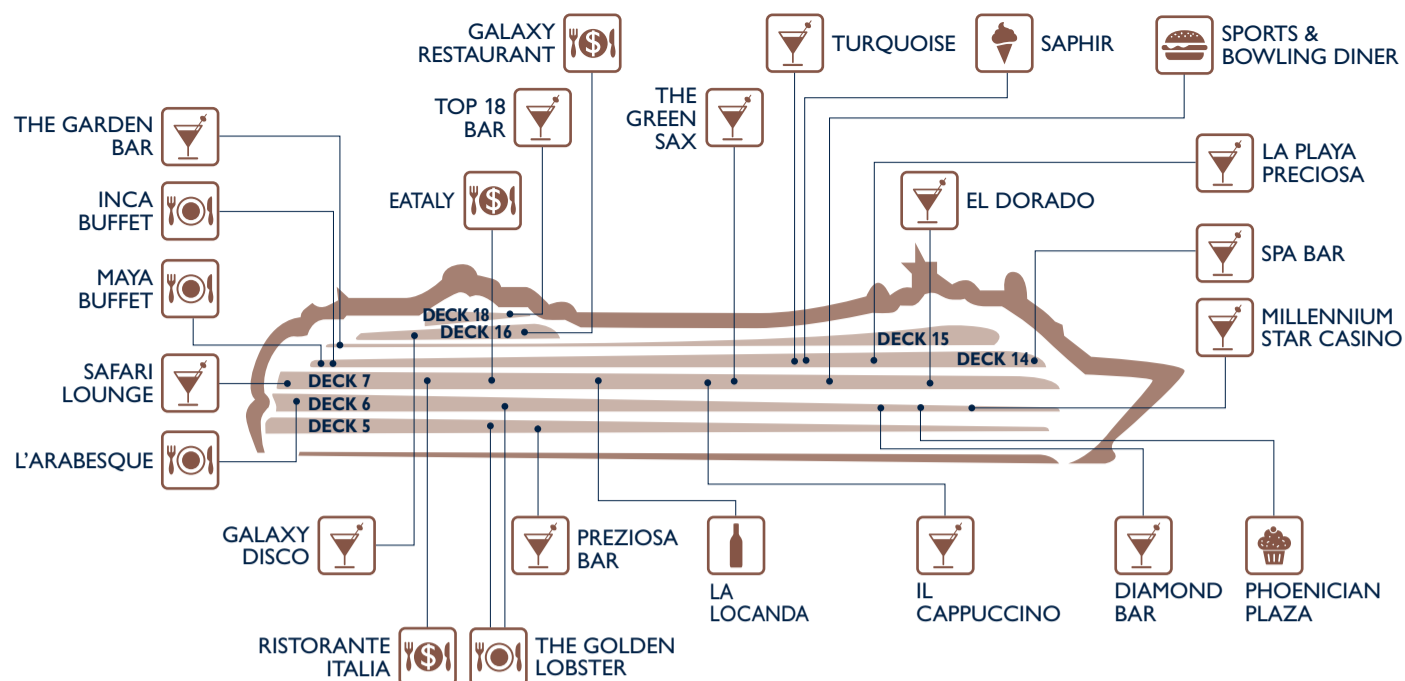

ASSEMBLY STATION		DECK
	C Millennium Star Casino	6
	D El Dorado Piano Bar	7
	E Phoenician Plaza	6
	F Sports & Bowling Diner & The Green Sax Jazz Bar	7
	G La Locanda & Photo Gallery	7
	H Eataly & Art Gallery	7
	I Safari Lounge	7

# EAT & DRINK

Bars	Deck
DIAMOND BAR & LIBRARY	6
EL DORADO PIANO BAR	7
GALAXY DISCO	16
IL CAPPUCCINO	7
MILLENNIUM STAR CASINO	6
PHOENICIAN PLAZA (pastry & ice cream)	6
PREZIOSA BAR	5
SAFARI LOUNGE	7
SPA BAR	14
THE GREEN SAX JAZZ BAR	7

Restaurants	Deck
EATALY	7
GALAXY RESTAURANT	16
INCA BUFFET RESTAURANT	14

Restaurants	Deck
L'ARABESQUE	6
LA LOCANDA (Eataly pizza & wine)	7
MAYA BUFFET RESTAURANT	14
RISTORANTE ITALIA	7
SPORTS & BOWLING DINER (American finger food)	7
THE GOLDEN LOBSTER	5
	6

# SHOPPING

Shops	Deck
ACCESSORIES SHOP	6
EATALY	7
EXCURSION OFFICE	6
FASHION BIJOUX	7
LA BOUTIQUE	6
LA CAMELLA	6
L'ANGOLO DELL'OGGETTO	6

Shops	Deck
LA PROFUMERIA	6
IL GIOIELLO	6
MSC AUREA SPA	14
MSC SHOP	7
PHOTO SHOP	7
THE MINI MALL	6
THE POOL SHOP	14