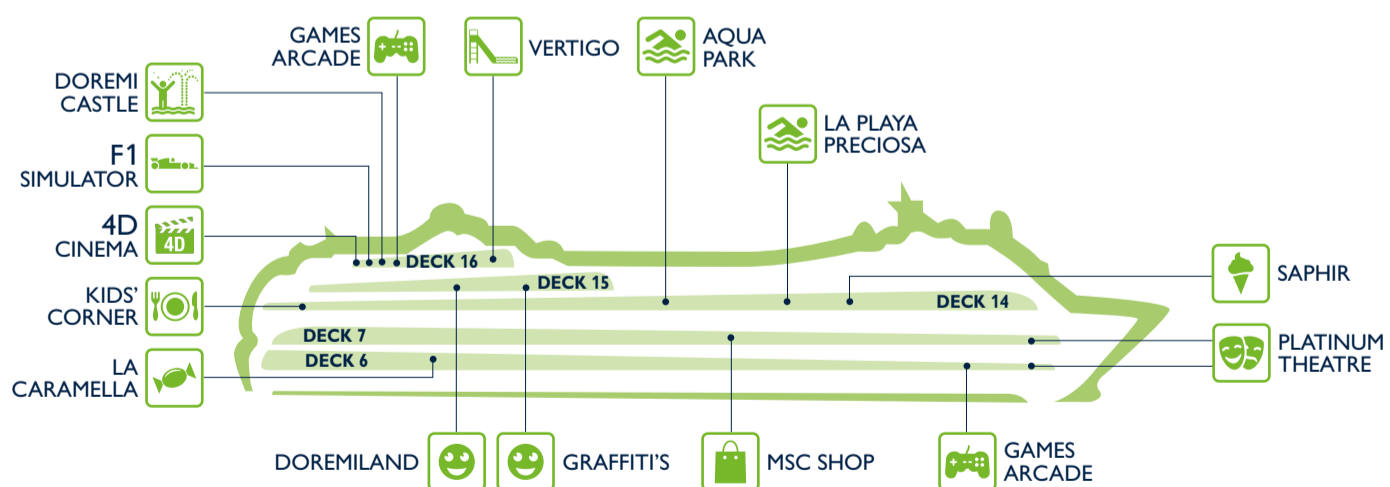

# SHOPPING

Shops	Deck
ACCESSORIES SHOP	6
EATALY	7
EXCURSION OFFICE	6
FASHION BIJOUX	7
LA BOUTIQUE	6
LA CAMELLA	6
L'ANGOLO DELL'OGGETTO	6

Shops	Deck
LA PROFUMERIA	6
IL GIOIELLO	6
MSC AUREA SPA	14
MSC SHOP	7
PHOTO SHOP	7
THE MINI MALL	6
THE POOL SHOP	14

# ENTERTAINMENT

Fun	Deck
4D CINEMA	16
AQUA PARK	14
ART GALLERY	7
CYBERCAFÈ	5
DIAMOND BAR & LIBRARY	6
DOREMILAND (under 12 yrs)*	15
EL DORADO PIANO BAR	7
F1 SIMULATOR	16
GALAXY	16
GAMES ARCADE	6
	16

Fun	Deck
GRAFFITI'S (12-17 yrs)*	15
LA PLAYA PRECIOSA (Covered Pool)	14
MILLENNIUM STAR CASINO	6
PLATINUM THEATRE	7
SAFARI LOUNGE	7
SHUFFLEBOARD	16
SPORTS & BOWLING DINER	7
THE GARDEN POOL	15

\*DOREMILAND includes Baby, Mini club and Juniors club, GRAFFITI'S includes Young club and Teens club.

# FAMILY & FUN

Family Areas	Deck
4D CINEMA	16
AQUA PARK	14
DOREMILAND (under 12 yrs)	15
DOREMI CASTLE	15
F1 SIMULATOR	16
GAMES ARCADE	6
GRAFFITI'S (12-17 yrs)	15

Family Areas	Deck
KIDS' CORNER (Buffet)	14
LA CAMELLA	6
LA PLAYA PRECIOSA (Covered Pool)	14
MSC SHOP	7
PLATINUM THEATRE	6
	7
SAPHIR	14
VERTIGO	16