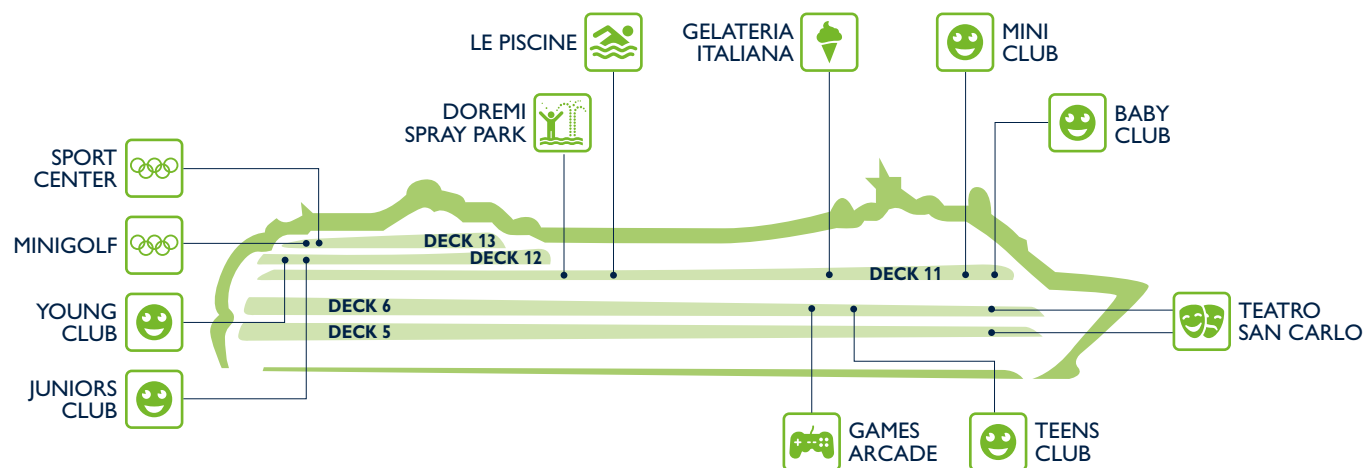

# SHOPPING

Shops	Deck
ACCESSORIES SHOP	6
BOUTIQUE	5
EXCURSION OFFICE	5
FASHION JEWELLERY	5
FASHION WATCHES AND SUNGLASSES	5

Shops	Deck
JEWELLERY	5
MSC SHOP	5
MINI MALL	5
MSC AUREA SPA	11
PHOTO GALLERY	6
PERFUMERY	5

# ENTERTAINMENT

Fun	Deck
BUDDHA BAR	6
GAMES ARCADE	6
LE PISCINE	11
MANHATTAN BAR	5
PASHA CLUB DISCO	12
SANREMO CASINO	6

Fun	Deck
SHUFFLEBOARD	13
SINFONIA@CAFÈ	5
SINFONIA LOUNGE & LIBRARY	6
TEATRO SAN CARLO	6

# FAMILY & FUN

Family Areas	Deck
BABY CLUB (under 3 yrs)	11
DOREMI SPRAY PARK	11
GAMES ARCADE	6
GELATERIA ITALIANA	11
JUNIORS CLUB (7-11 yrs)	12
LE PISCINE	11
MINI CLUB (3-6 yrs)	11

Family Areas	Deck
MINIGOLF	13
SPORT CENTER	13
TEATRO SAN CARLO	5
TEENS CLUB (15-17 yrs)	6
YOUNG CLUB (12-14 yrs)	12

# SPORT & WELLBEING

Sport & Wellbeing	Deck
AUREA SPA RECEPTION	11
JEAN LOUIS DAVID	11
GYM	11
LE PISCINE	11
MASSAGE ROOMS	11
MEDICAL SPA	11
MINIGOLF	13

Sport & Wellbeing	Deck
POWER WALKING TRACK	12
TANNING LAMPS	11
SHUFFLEBOARD	13
SPORT CENTER	13
THERMAL AREA	11
TOP 13 EXCLUSIVE SOLARIUM	13
WHIRLPOOL BATH	11