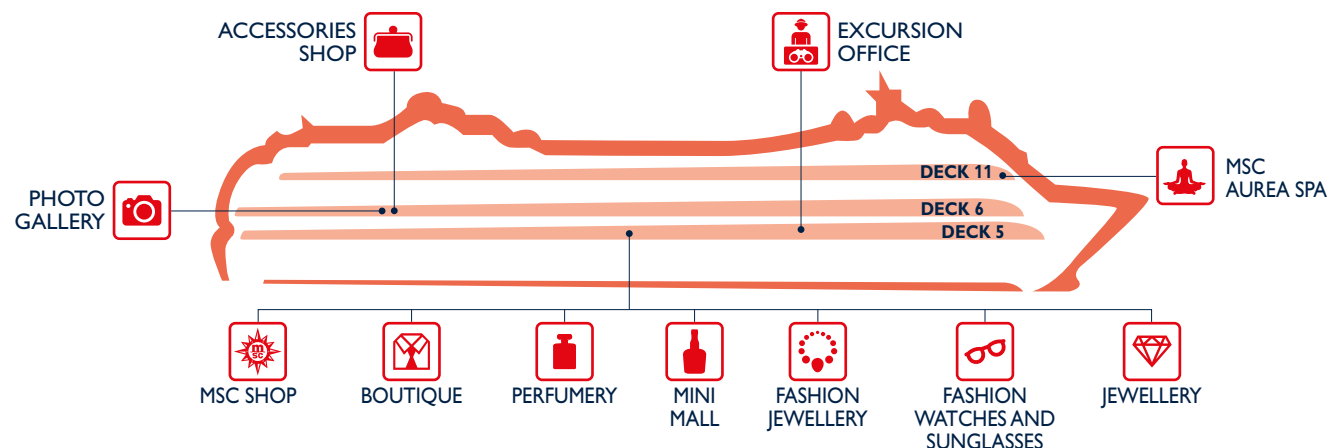

# EAT & DRINK

Restaurants	Deck
CAFFÈ DEL MARE (Cafeteria, Hamburger Paradise, Pizza & Pasta)	11
IL COVO	6
IL GALEONE	5
LA TERRAZZA BUFFET	11

Outdoor Bars	Deck
CAPRI BAR	11
GELATERIA ITALIANA	11
TOP 13 BAR	13
VITAMIN BAR	11

Bars	Deck
AMBASSADOR CIGAR ROOM	5
BUDDHA BAR	6
CAFÈ LE BAROQUE	6
MANHATTAN BAR	5
PASHA CLUB DISCO	12
SANREMO CASINO	6
SHELAGH'S HOUSE IRISH PUB	5
SINFONIA LOUNGE & LIBRARY	6

# SHOPPING

Shops	Deck
ACCESSORIES SHOP	6
BOUTIQUE	5
EXCURSION OFFICE	5
FASHION JEWELLERY	5
FASHION WATCHES AND SUNGLASSES	5

Shops	Deck
JEWELLERY	5
MSC SHOP	5
MINI MALL	5
MSC AUREA SPA	11
PHOTO GALLERY	6
PERFUMERY	5

# ENTERTAINMENT

Fun	Deck
BUDDHA BAR	6
GAMES ARCADE	6
LE PISCINE	11
MANHATTAN BAR	5
PASHA CLUB DISCO	12
SANREMO CASINO	6

Fun	Deck
SHUFFLEBOARD	13
SINFONIA@CAFÈ	5
SINFONIA LOUNGE & LIBRARY	6
TEATRO SAN CARLO	6