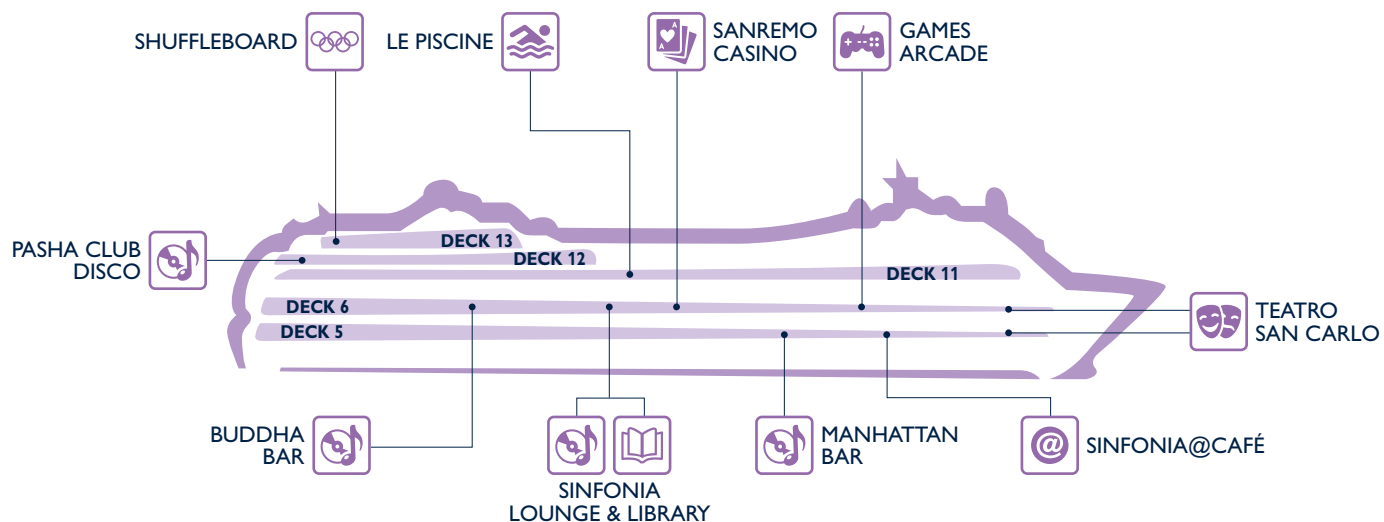

Bars	Deck
AMBASSADOR CIGAR ROOM	5
BUDDHA BAR	6
CAFÈ LE BAROQUE	6
MANHATTAN BAR	5
PASHA CLUB DISCO	12
SANREMO CASINO	6
SHELAGH'S HOUSE IRISH PUB	5
SINFONIA LOUNGE & LIBRARY	6

# SHOPPING

Shops	Deck
ACCESSORIES SHOP	6
BOUTIQUE	5
EXCURSION OFFICE	5
FASHION JEWELLERY	5
FASHION WATCHES AND SUNGLASSES	5

Shops	Deck
JEWELLERY	5
MSC SHOP	5
MINI MALL	5
MSC AUREA SPA	11
PHOTO GALLERY	6
PERFUMERY	5

# ENTERTAINMENT

Fun	Deck
BUDDHA BAR	6
GAMES ARCADE	6
LE PISCINE	11
MANHATTAN BAR	5
PASHA CLUB DISCO	12
SANREMO CASINO	6

Fun	Deck
SHUFFLEBOARD	13
SINFONIA@CAFÈ	5
SINFONIA LOUNGE & LIBRARY	6
TEATRO SAN CARLO	6

# FAMILY & FUN

Family Areas	Deck
BABY CLUB (under 3 yrs)	11
DOREMI SPRAY PARK	11
GAMES ARCADE	6
GELATERIA ITALIANA	11
JUNIORS CLUB (7-11 yrs)	12
LE PISCINE	11
MINI CLUB (3-6 yrs)	11

Family Areas	Deck
MINIGOLF	13
SPORT CENTER	13
TEATRO SAN CARLO	5
TEENS CLUB (15-17 yrs)	6
YOUNG CLUB (12-14 yrs)	12