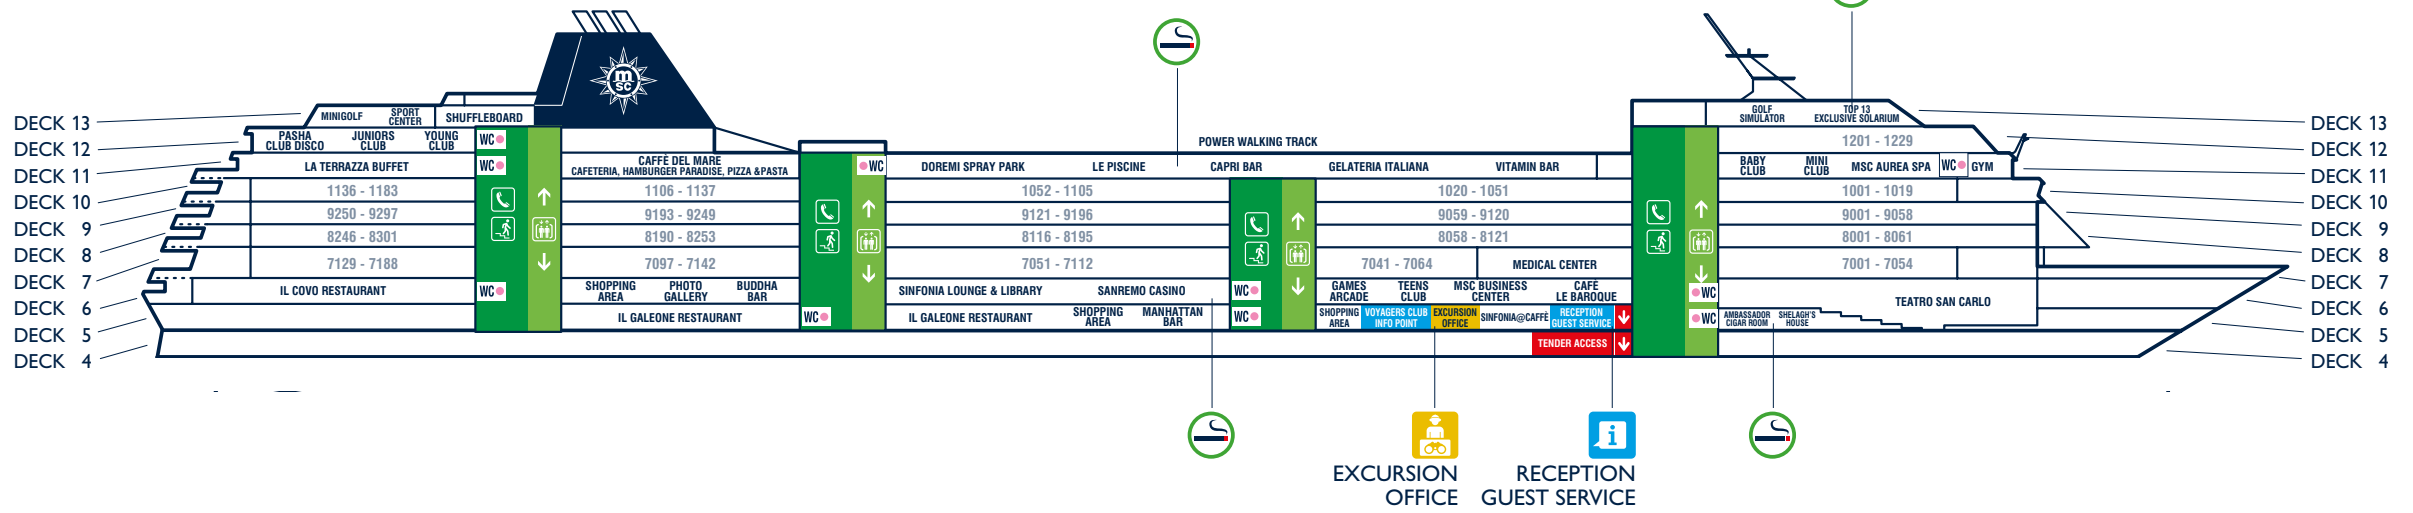

AFT

FORWARD

INFORMATION EXCURSION OFFICE	LIFT STAIRS TELEPHONE EXIT ENTRANCE	TOILETS CHANGING STATION	SMOKING AREAS Further restrictions may apply depending on local regulations. Please always refer to the signs available.
---------------------------------	--	-----------------------------	---

**DECK 13**

- Golf Simulator
- Minigolf
- Shuffleboard
- Sport Center
- TOP 13 Exclusive Solarium

**DECK 12**

- Juniors Club
- Pasha Club Disco
- Power Walking Track
- Young Club

**DECK 11**

- Baby Club
- Caffè del Mare Cafeteria, Hamburger Paradise, Pizza & Pasta
- Capri Bar
- Doremi Spray Park
- Gelateria Italiana
- Gym
- La Terrazza Buffet
- Le Piscine
- Mini Club
- MSC Aurea Spa
- Vitamin Bar

**DECK 7**

- Medical Center

**DECK 6**

- Buddha Bar
- Café le Baroque
- Games Arcade
- Il Covo Restaurant
- MSC Business Center
- Photo Gallery
- Sanremo Casino
- Shopping Area
- Sinfonia Lounge & Library
- Teatro San Carlo
- Teens Club

MSC Sinfonia  
map

**TECHNICAL INFORMATION**

GROSS TONNAGE	65,542 tons
LENGTH / HEIGHT	274,9 m / 54 m
TOTAL NUMBER OF GUESTS	2,679
LIFTS	9
VOLTAGE	110/220 volts
WI-FI	Everywhere on board
POOLS	2
DECKS	13