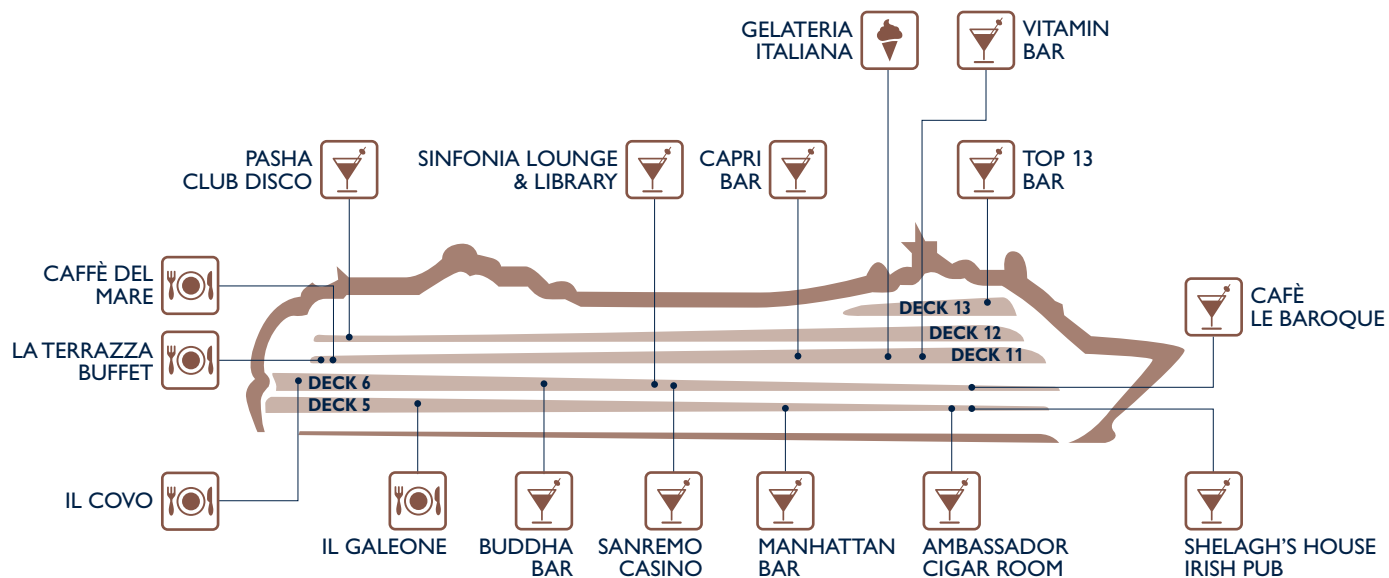

EAT & DRINK

Restaurants	Deck
CAFFÈ DEL MARE (Cafeteria, Hamburger Paradise, Pizza & Pasta)	11
IL COVO	6
IL GALEONE	5
LA TERRAZZA BUFFET	11

Outdoor Bars	Deck
CAPRI BAR	11
GELATERIA ITALIANA	11
TOP 13 BAR	13
VITAMIN BAR	11

Bars	Deck
AMBASSADOR CIGAR ROOM	5
BUDDHA BAR	6
CAFÈ LE BAROQUE	6
MANHATTAN BAR	5
PASHA CLUB DISCO	12
SANREMO CASINO	6
SHELAGH'S HOUSE IRISH PUB	5
SINFONIA LOUNGE & LIBRARY	6